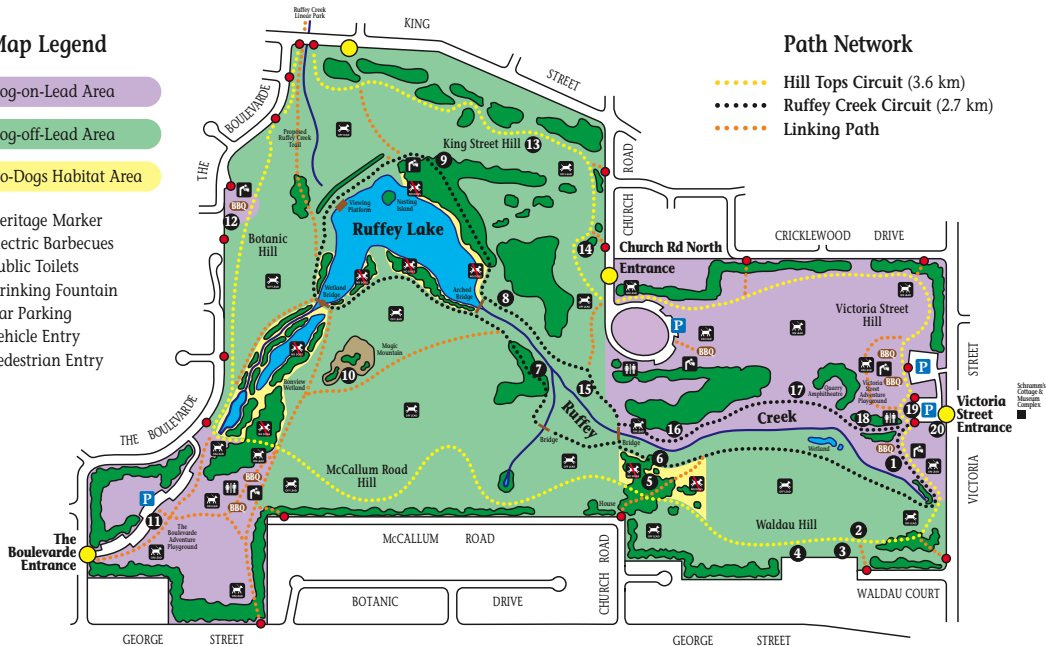

## Map Legend

Dog-on-Lead Area

Dog-off-Lead Area

No-Dogs Habitat Area

Heritage Marker

Electric Barbecues

Public Toilets

Drinking Fountain

Car Parking

Vehicle Entry

Pedestrian Entry

## Path Network

..... Hill Tops Circuit (3.6 km)

..... Ruffey Creek Circuit (2.7 km)

..... Linking Path

Schramm's  
Cottage &  
Museum  
Complex