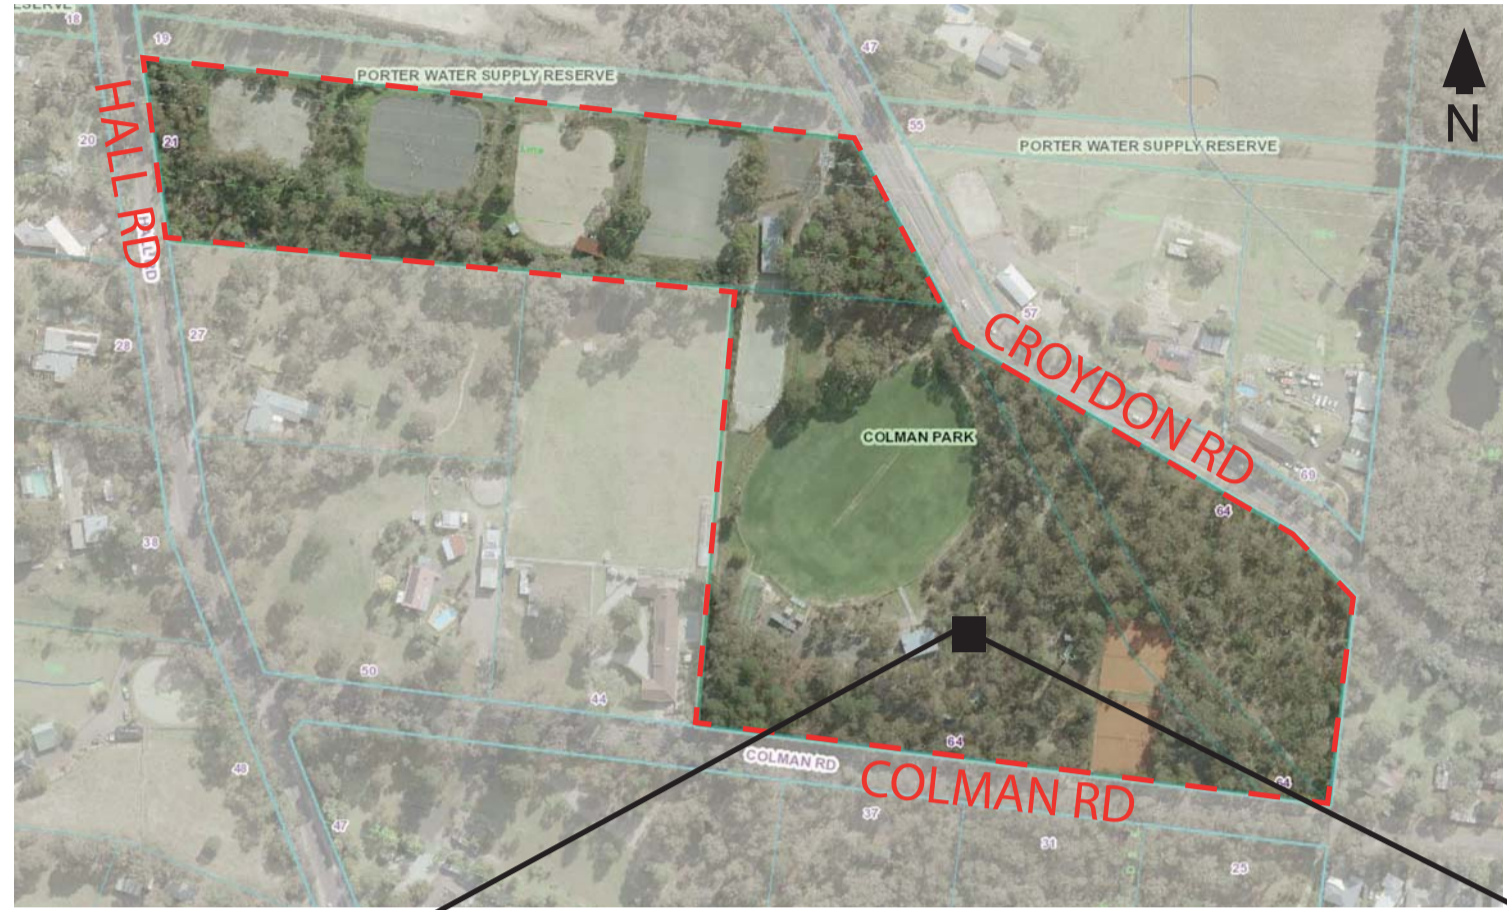

Colman Park Upgrade

Colman Park play space will be upgraded as part of Manningham Council's Neighbourhood Park Development Program 2017/2018.

Highlights include:

- new climbing unit
- single rocker
- climbing pole
- new planting

Key Dates:

Consultation on concept:
27 November – 11 December 2017

Final development plan on site:
December 2017

Upgrade completed by June 2018

Plan of play space upgrade

1 Existing swing to remain

2 Climbing pole