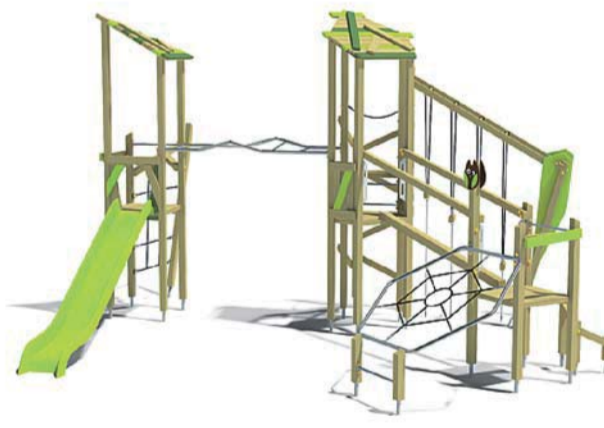

Colman Park Upgrade

Colman Park play space will be upgraded as part of Manningham Council's Neighbourhood Park Development Program 2017/2018.

Highlights include:

- new climbing unit
- single rocker
- climbing pole
- new planting

Key Dates:

Consultation on concept:
27 November – 11 December 2017

Final development plan on site:
December 2017

Upgrade completed by June 2018

Plan of play space upgrade

1 Existing swing to remain

2 Climbing pole

3 New climbing unit

4 Horse spring rocker

5 Existing seat to remain

6 Garden bed

7 Garden bed