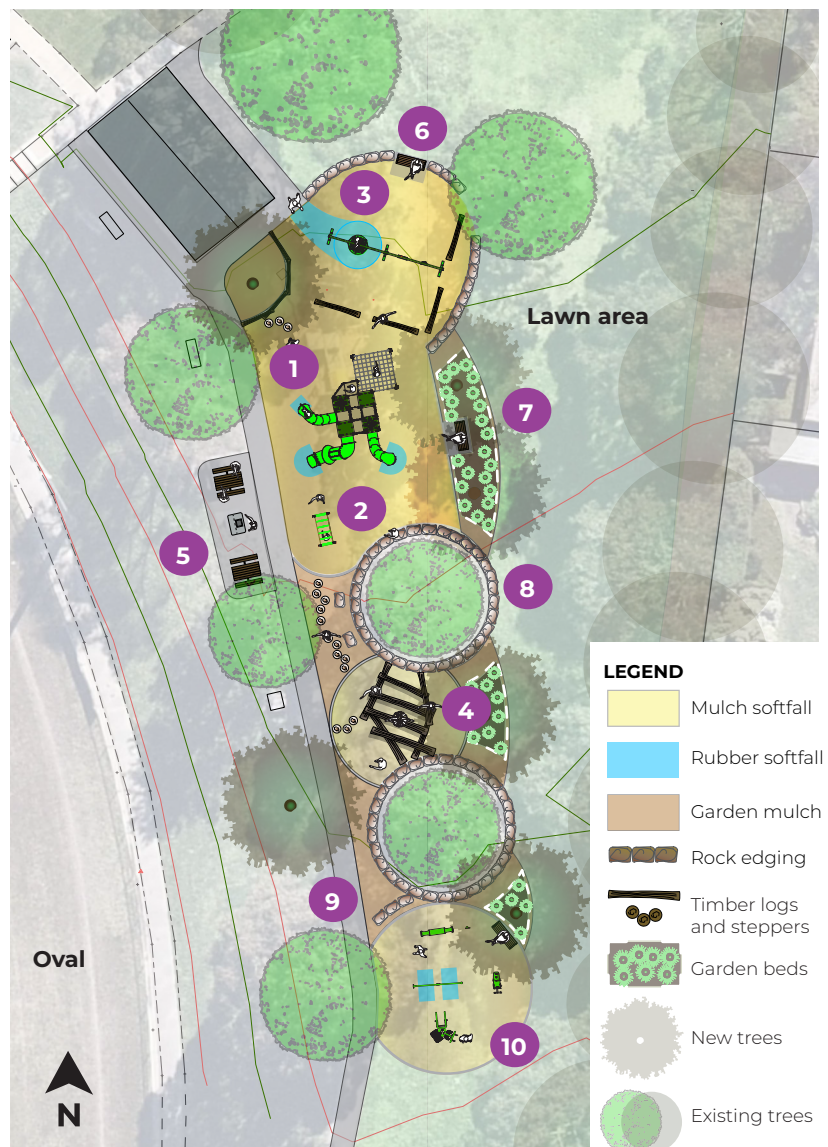

# Donvale Reserve upgrade

## Concept design

We have listened to your thoughts and ideas for the playspace upgrade and fitness hub at Donvale Reserve.

We have created a concept plan and would like your feedback.

### Features of the plan include:

1. A play unit with tube slide, climbing net and play panels
2. Monkey bars
3. Triple swing including a basket seat
4. Nature play area with timber steppers and log climbing
5. New concrete pad and picnic table
6. New bench seats
7. New trees and small garden beds
8. Mudstone rock edging
9. New concrete paths
10. Fitness hub to work upper, middle and lower body with four static fitness stations.

**2**  
Monkey bars

**3**  
Triple swing

**4**  
Nature play

**8**  
Mudstone rock edging

**10**  
Fitness hub

Images are shown as examples only.

Tell us what you think of the concept plan by Tuesday 13 June