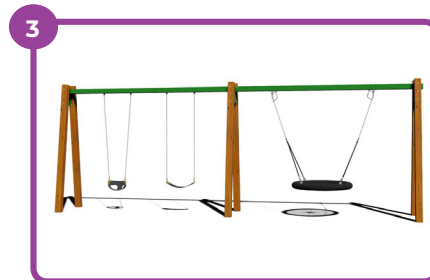

### Features of the plan include:

1. A play unit with tube slide, climbing net and play panels
2. Monkey bars
3. Triple swing including a basket seat
4. Nature play area with timber steppers and log climbing
5. New concrete pad and picnic table
6. New bench seats
7. New trees and small garden beds
8. Mudstone rock edging
9. New concrete paths
10. Fitness hub to work upper, middle and lower body with four static fitness stations.

**2**  
Monkey bars

**3**  
Triple swing

**4**  
Nature play

**8**  
Mudstone rock edging

**10**  
Fitness hub

Images are shown as examples only.

Tell us what you think of the concept plan by Tuesday 13 June